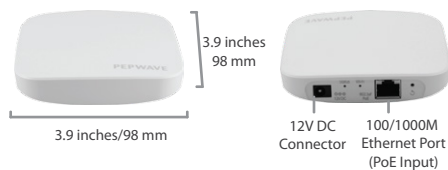

Housed in tough metal enclosures and easy to integrate with the rest of your network, the AP One Rugged set the standard for high-performance, low-maintenance indoor Wi-Fi.

AP One In-Wall

The AP One In-Wall mounts on a standard electrical outlet box for installations without big boxes or nests of wires.

AP One AC Mini

AP One Rugged

AP One Enterprise

AP One InWall (US)

AP One InWall (International)

AP One Flex

Accessory – Wall/Pole Mount with Ball Joint for IP55 Outdoor Products ^

^ Available separately.