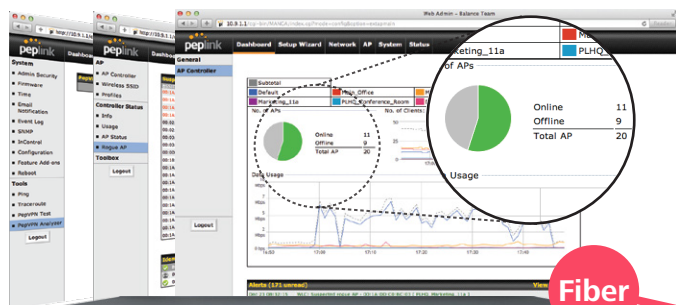

5 View detailed usage reports right from your Balance 380

Balance 380

1 Setup custom portal and T&C pages, as well as optional time- or usage-based quotas you can monitor using the Balance 380's intuitive interface