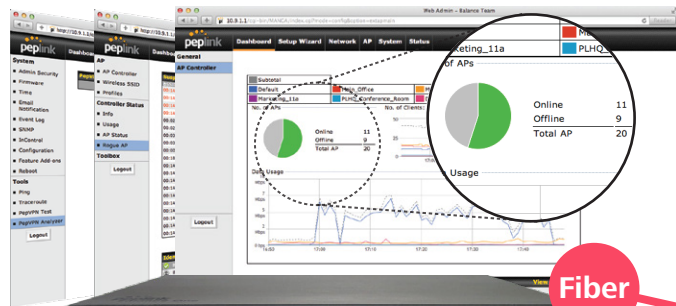

3 Sit back while your Balance One automatically configures your access points

4 Web blocking keeps your staff out of unwanted websites and help them stay productive

5 Get detailed access point usage reports anytime, right from your Balance One