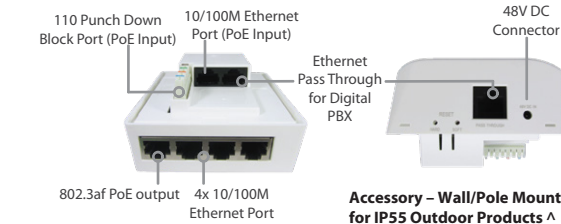

Housed in tough metal enclosures and easy to integrate with the rest of your network, the AP One Rugged set the standard for high-performance, low-maintenance indoor Wi-Fi.

AP One In-Wall

The AP One In-Wall mounts on a standard electrical outlet box for installations without big boxes or nests of wires.

AP One AC Mini

AP One Rugged

AP One Enterprise

AP One InWall (US)

AP One InWall (International)

AP One Flex

Accessory – Wall/Pole Mount with Ball Joint for IP55 Outdoor Products ^

^ Available separately.