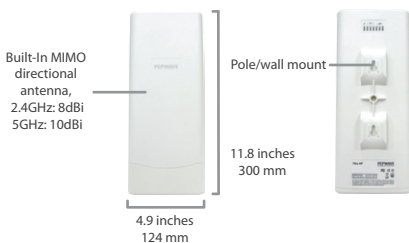

AP One AC Mini

AP One Rugged

AP One Enterprise

AP One InWall (US)

AP One InWall (International)

AP One Flex

Accessory – Wall/Pole Mount with Ball Joint for IP55 Outdoor Products ^

^ Available separately.