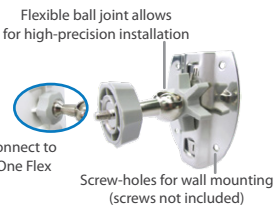

AP One AC Mini

AP One Rugged

AP One Enterprise

AP One InWall (US)

AP One InWall (International)

AP One Flex

Accessory – Wall/Pole Mount with Ball Joint for IP55 Outdoor Products ^

^ Available separately.