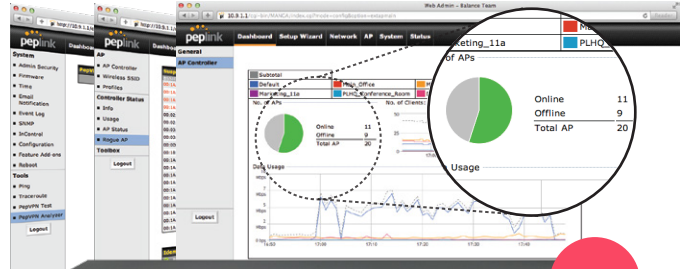

[#]MAX routers include MAX 700 & HD series only.

For Education – Setup, Manage, and Monitor Campus Wi-Fi from Your Peplink Balance/MAX#

- 4 AP One Flex can deliver guest Wi-Fi while connecting Ethernet-enabled devices, such as surveillance cameras
- 5 Web blocking keeps your students and staff out of unwanted websites and help them stay away from distraction
- 6 Get detailed access point usage reports anytime, right from your Balance 2500