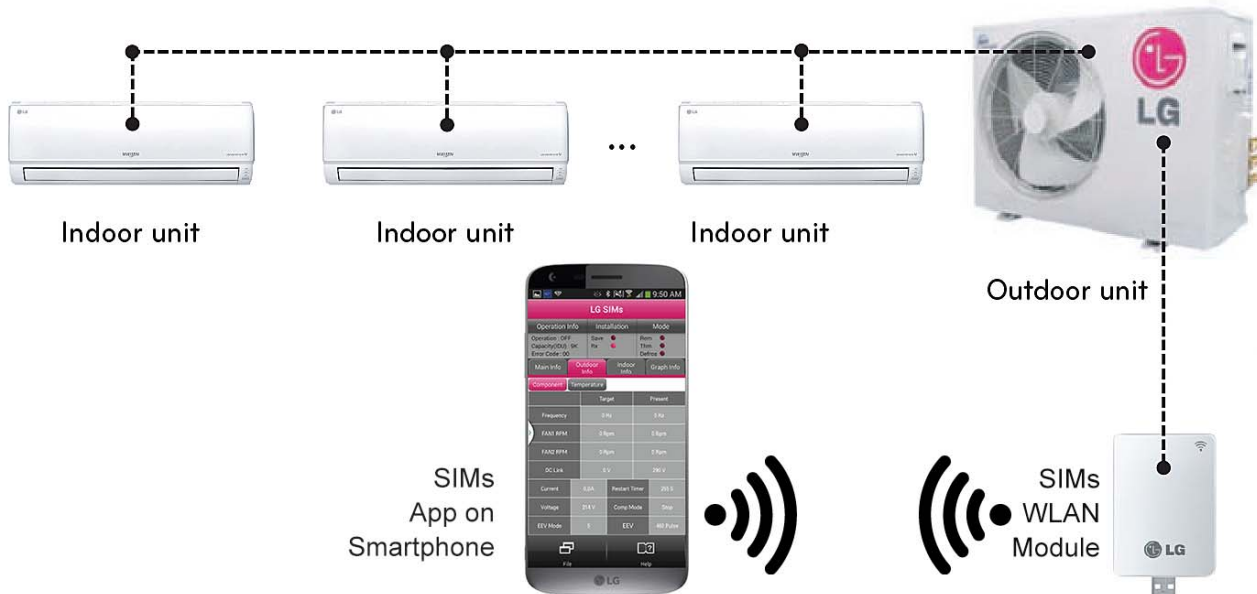

Unit Data:

Dimensions (WLAN module, in)	3-1/16 H x 1-7/8 W x 9/16 D
------------------------------	-----------------------------

Compatible Outdoor Units²:

- | | | |
|--------------|--------------|-------------|
| Multi F and | Single Zone: | |
| Multi F MAX: | •LUU***HV | •LSU***HSV4 |
| •LMU**CHV | •LSU***HLV | •LAU***HYV1 |
| •LMU480HV | •LSU***HV3 | •LAU***HVP |
| •LMU540HV | •LSU***HSV3 | •LSU***HEV1 |
| •LMU600HV | •LAU***HSV3 | •LSU***HXV |

Standard Features:

- Provides monitoring and troubleshooting capability for LG duct-free systems (DFS)
- Real-time data processing and display
- Numeric and graphical data displays
- Compatible with both Android and iOS smartphones

Connectivity:

Wired Connection to ODU	WLAN to ODU cable
Wireless Connection to Smartphone	802.11b, g, n

Description:

LG SIMs 2.0 is a diagnostic and troubleshooting tool for LG DFS systems. SIMs consists of a hardware Wireless Local Area Network (WLAN) module, an interface cable, and a free application (app) for iOS and Android. The user must supply a smartphone, either an Apple iPhone or an Android phone.

OS	Smartphone Supported Specifications			Wireless Communications Effective Distance
	Minimum Specification	Recommended Specification	Resolution	
iOS	iOS: 6.1	iOS: 6.1 / 7.0	960x640 1136x640	<ul style="list-style-type: none"> • Effective distance: 32.8 ft (open area) • Effective distance may be reduced by the communication environment
Android	Android 2.3	Android 4.4	480x800 720x1280 768x1280 768x1024 1080x1920	