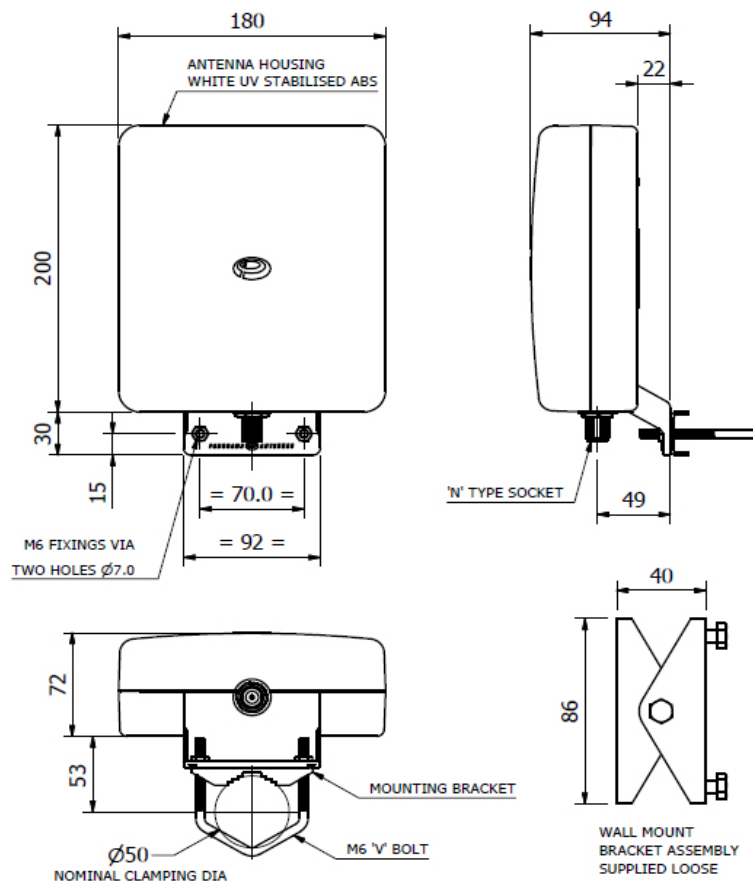

Technical Drawing

In Building Antennas

Multiband Directional Antenna

Polar radiation plots

Typical VSWR

*Measurements taken looking directly into N connector on antenna housing.

In Building

Multiband Directional Antenna

Part No.		WM8-BAEP3G-NJ
Electrical Data		
Frequency Range (MHz)	698-896, 805-894, 890-960, 1710-1880, 1850-1990 & 1900-2170	
Operational Band	LTE700, AMPS 850, CDMA 800, GSM1800, PCS1900, 3G UMTS, AWS	
Peak Gain: Isotropic	LTE 700MHz	8dBi
	AMPS800 & GSM900	8dBi
	GSM1800 & PCS1900	8dBi
	3G UMTS / AWS	8dBi
VSWR	≤ 2.5:1 @ 700MHz band / ≤ 2.7:1 @ 900MHz band / ≤ 2.0:1 All other bands	
Polarisation	Vertical	
Pattern	Directional	
Impedance	50Ω	
Max Input Power (W)	20	
Mechanical Data		
Dimensions (mm)	Height	230mm / 9.05 inches
	Width	180mm / 7.08 inches
	Length	85mm / 3.34 inches
Operating Temp (°C)	-40° / +80°C	
Material	Flame Retardant UV Light Stabilised ABS	
Colour	White	
Connector Data		
Type	N Female	
Mounting Data		
Fixing	Pole Mount / Wall Mount	
Pole Diameter	20-50 mm / 0.78 - 1.96 inches	