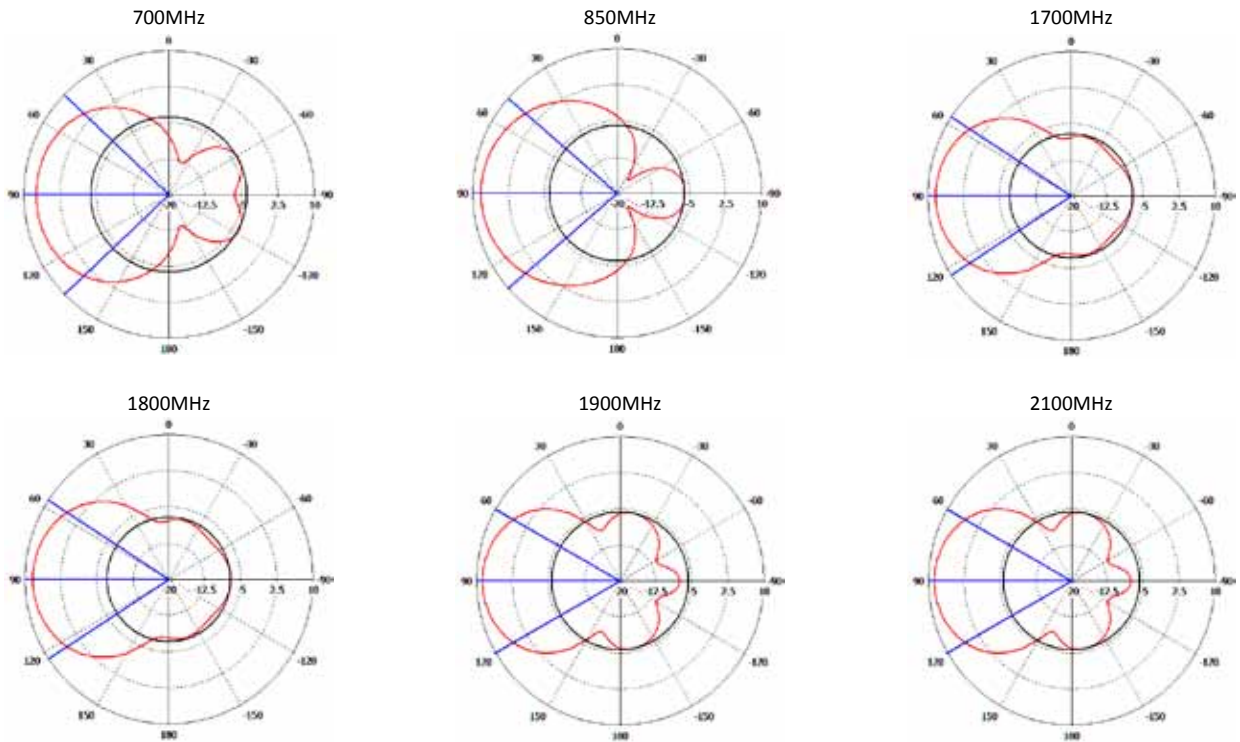

Technical Drawing

In Building Antennas

Multiband Directional Antenna

Polar radiation plots

Typical VSWR

*Measurements taken looking directly into N connector on antenna housing.

In Building

Multiband Directional Antenna

Part No.		WM8-BAEP3G-NJ
Electrical Data		
Frequency Range (MHz)	698-896, 805-894, 890-960, 1710-1880, 1850-1990 & 1900-2170	
Operational Band	LTE700, AMPS 850, CDMA 800, GSM1800, PCS1900, 3G UMTS, AWS	
Peak Gain: Isotropic	LTE 700MHz	8dBi
	AMPS800 & GSM900	8dBi
	GSM1800 & PCS1900	8dBi
	3G UMTS / AWS	8dBi
VSWR	≤ 2.5:1 @ 700MHz band / ≤ 2.7:1 @ 900MHz band / ≤ 2.0:1 All other bands	
Polarisation	Vertical	
Pattern	Directional	
Impedance	50Ω	
Max Input Power (W)	20	
Mechanical Data		
Dimensions (mm)	Height	230mm / 9.05 inches
	Width	180mm / 7.08 inches
	Length	85mm / 3.34 inches
Operating Temp (°C)	-40° / +80°C	
Material	Flame Retardant UV Light Stabilised ABS	
Colour	White	
Connector Data		
Type	N Female	
Mounting Data		
Fixing	Pole Mount / Wall Mount	
Pole Diameter	20-50 mm / 0.78 - 1.96 inches	