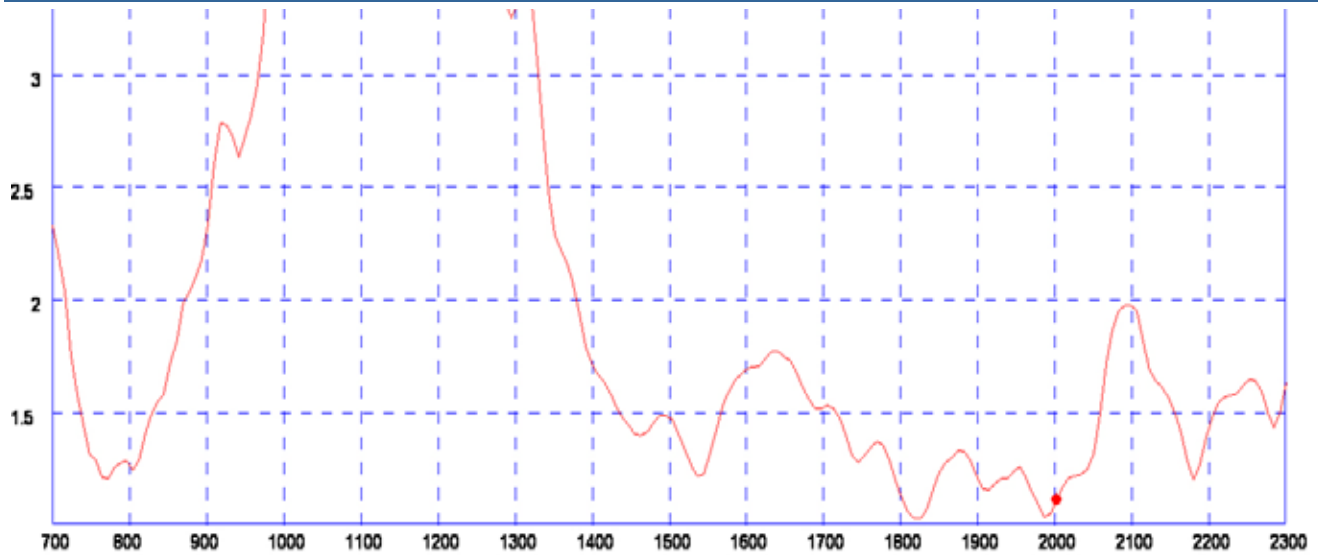

Technical Drawing

In Building Antennas

Multiband Directional Antenna

Polar radiation plots

Typical VSWR

*Measurements taken looking directly into N connector on antenna housing.

In Building

Multiband Directional Antenna

Part No.		WM8-BAEP3G-NJ
Electrical Data		
Frequency Range (MHz)	698-896, 805-894, 890-960, 1710-1880, 1850-1990 & 1900-2170	
Operational Band	LTE700, AMPS 850, CDMA 800, GSM1800, PCS1900, 3G UMTS, AWS	
Peak Gain: Isotropic	LTE 700MHz	8dBi
	AMPS800 & GSM900	8dBi
	GSM1800 & PCS1900	8dBi
	3G UMTS / AWS	8dBi
VSWR	≤ 2.5:1 @ 700MHz band / ≤ 2.7:1 @ 900MHz band / ≤ 2.0:1 All other bands	
Polarisation	Vertical	
Pattern	Directional	
Impedance	50Ω	
Max Input Power (W)	20	
Mechanical Data		
Dimensions (mm)	Height	230mm / 9.05 inches
	Width	180mm / 7.08 inches
	Length	85mm / 3.34 inches
Operating Temp (°C)	-40° / +80°C	
Material	Flame Retardant UV Light Stabilised ABS	
Colour	White	
Connector Data		
Type	N Female	
Mounting Data		
Fixing	Pole Mount / Wall Mount	
Pole Diameter	20-50 mm / 0.78 - 1.96 inches	