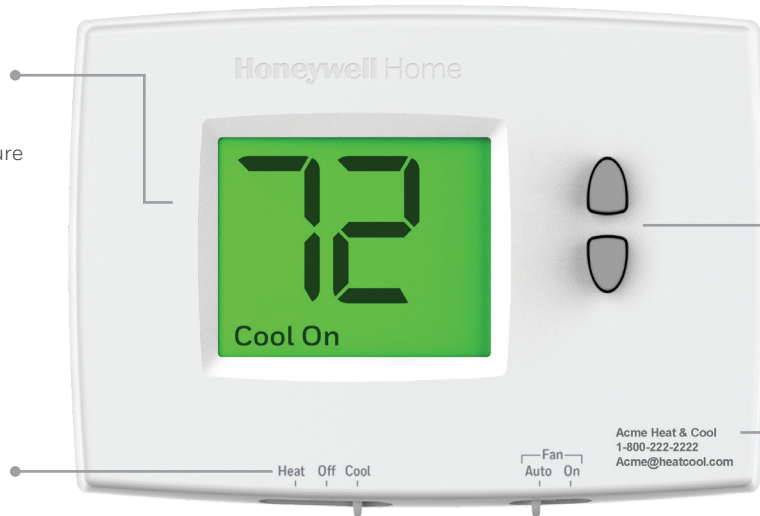

LARGE BACKLIT DIGITAL DISPLAY –

Easy-to-read display shows current temperature and system status in any lighting condition.

SIMPLIFIED OPERATION –

Mechanical mode and fan switches mean easier operation.

PRECISE COMFORT CONTROL–

2-YEAR WARRANTY

E1 PRO Basic Non-Programmable Thermostat

Part Numbers	Stages	Display
TH1110E1000	1 Heat/1Cool	Backlit

From simple, to simply smart

TH6220WF2006

T6 Pro Smart provides energy-saving settings using scheduling or geofencing, as well as app control whether you're home or away.