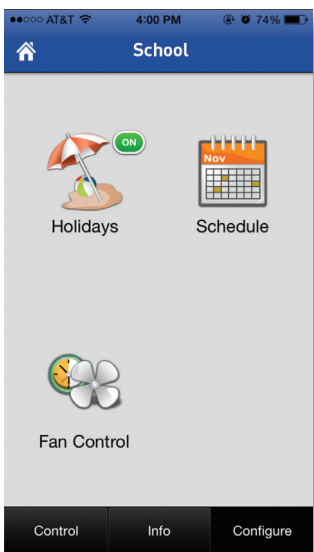

Send Text Messages to the Thermostat