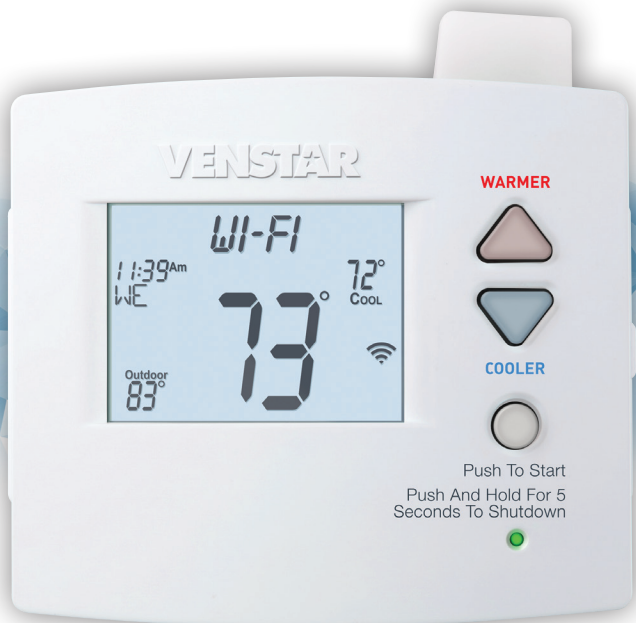

## VOYAGER® Digital Thermostat

4.6" w x 5.2" h x 1.1" d

**Simply connected.**

Anytime. Anywhere.\*

Apple, Android and BlackBerry  
Venstar mobile apps available

**Wireless Module available**

Wi-Fi Module  
ACC-VWF1\*