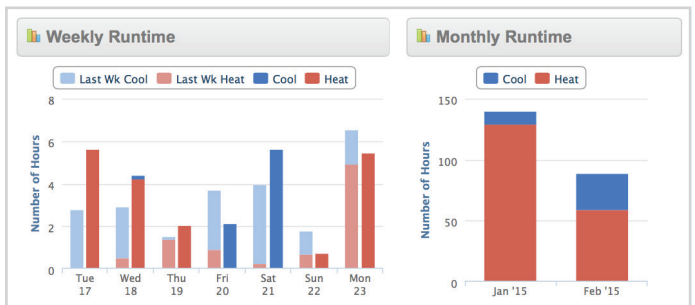

FREE Additional Features available from the Skyport web site: