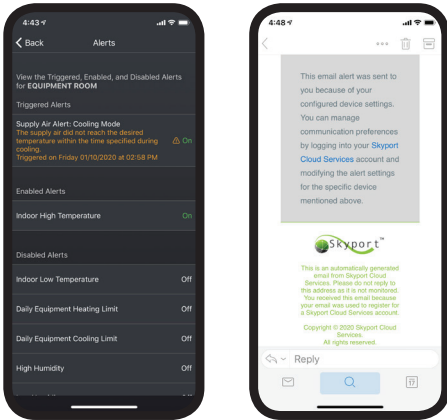

Alerts

Receive equipment and temperature alerts via your mobile app and e-mail