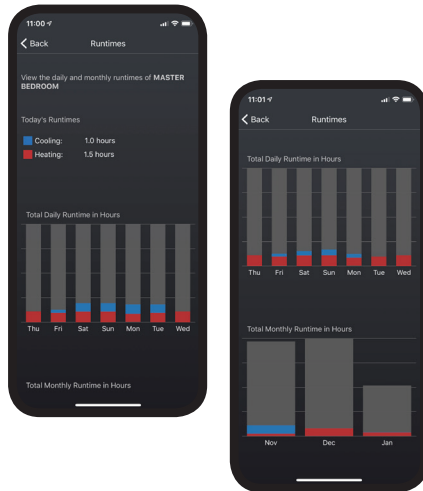

Runtimes

View heating and cooling runtimes