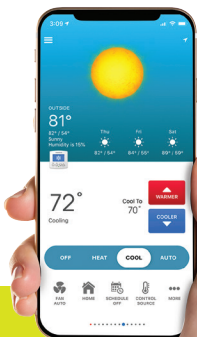

### EXPLORER® Mini Fan Coil Digital Thermostat

with **WiFi**

**2 or 4  
PIPE**  
**FAN COIL  
CONTROL**

3.2" w x 3.2" h x 0.9" d

#### standard features

- Wi-Fi Built In — Compatible with FREE Skyport Cloud Services & Mobile App for easy remote control
- 2 or 4 pipe configurable
- Switchable, non-programmable or 7-day programmable
- Up to 4 hours override
- Pre-Occupancy Fan Purge
- 3 speed fan control
- Auto-Changeover
- Night time control of display backlight
- Bi-color LED indicates a heating or cooling demand
- Dry contact input
- Fahrenheit or Celsius display
- Non-volatile memory
- Setpoint Limiting and/or total keypad lockout
- OpenADR 2.0b Certified with Skyport
- FDD (Equipment Fault Protection) notification
- Local API for 3rd party monitor and control
- Configurator app for easy set up