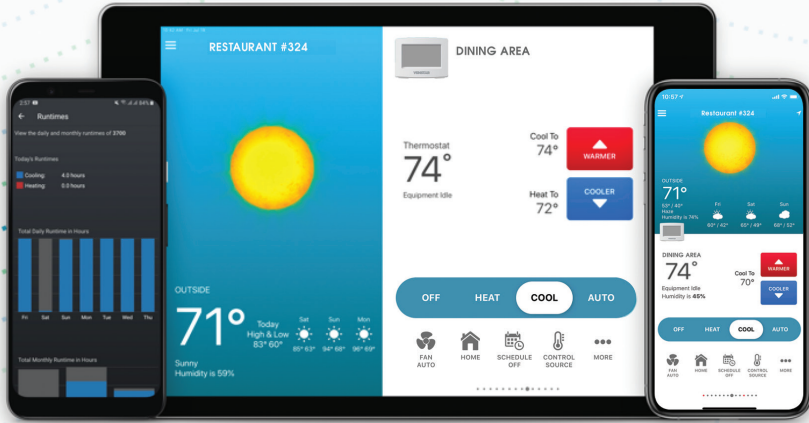

#### standard features

- Wi-Fi Built In — Compatible with FREE Skyport Cloud Services & Mobile App for easy remote control
- 2 or 4 pipe configurable
- Switchable, non-programmable or 7-day programmable
- Up to 4 hours override
- Pre-Occupancy Fan Purge
- 3 speed fan control
- Auto-Changeover
- Night time control of display backlight
- Bi-color LED indicates a heating or cooling demand
- Dry contact input
- Fahrenheit or Celsius display
- Non-volatile memory
- Setpoint Limiting and/or total keypad lockout
- OpenADR 2.0b Certified with Skyport
- FDD (Equipment Fault Protection) notification
- Local API for 3rd party monitor and control
- Configurator app for easy set up

**Simply connected.**  
Anytime. Anywhere.  
Apple and Android  
mobile apps available

## Skyport Mobile

The Skyport App allows you to control your thermostat on the go

- Monitor & Control Thermostat Information
- View Heating & Cooling Runtimes for the Day, Week and Month.
- View Thermostat Alerts
- Quickly Select Sensor Options
- Edit, Enable or Disable the Time Period Schedule
- View Current System Temperatures with High and Low Values for the Day