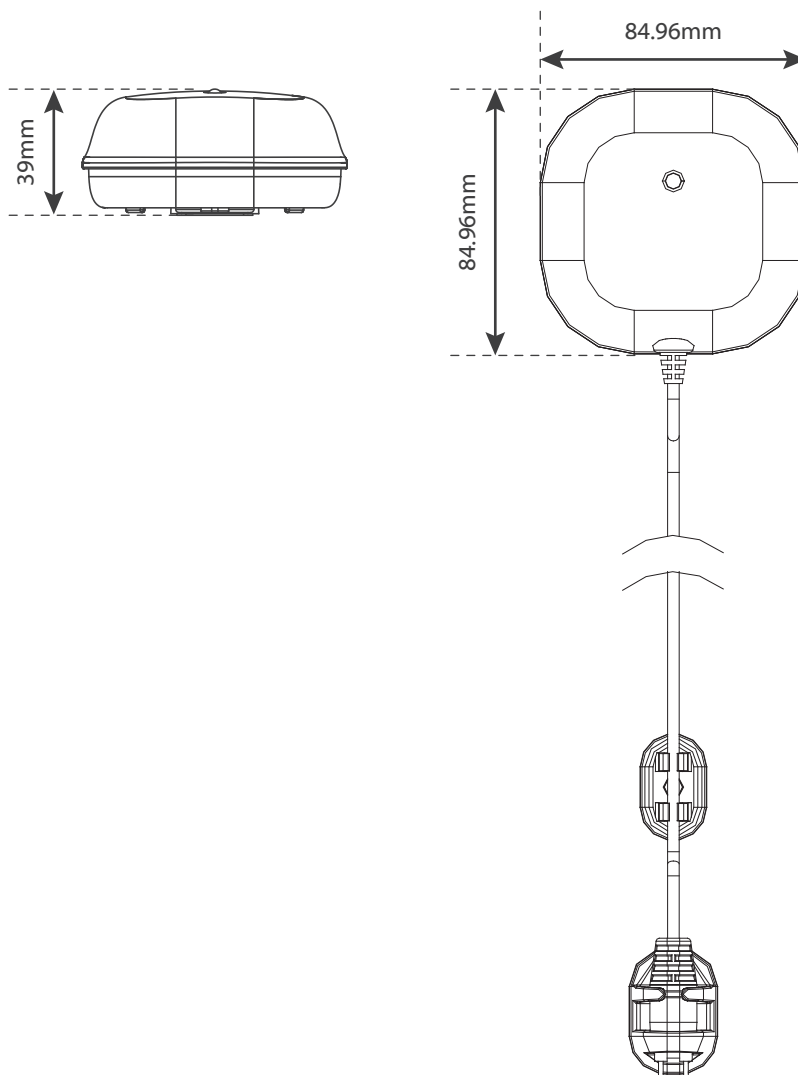

# Flood Detector

Protect your property from water damage! The flood detector is designed to sense the presence of water in basements, yachts and many others residential and commercial applications, providing early warning of developing floods. The flood detector is designed so that the transceiver is mounted on the wall and its probe is placed in a location where leakage or flooding is probable. Its great compatibility with the Z-Wave product family makes it suitable for smart home cloud based platforms.

## Main Features

- Wireless two-way communication
- IP44 water proof
- Built-in 60dB beep tone
- Special water sensor probe design to prevent false trigger
- Beep sound and LED indication
- Reports status to the gateway every hour
- Low battery indication

## Brief Product Specifications

Function	Flood detector
Frequency range	868.42 MHz / 908.42 MHz
RF protocol	Z-Wave
RF range (open space)	>70m
User interface	1 x link button, 1 x LED, 1 x buzzer

Battery type	1.5V alkaline AA x 3
Operation temperature	-10 - 40°C
Operation humidity	85% RH max
Dimension (mm)	84.96(W) x 39(D) x 84.96(H)
Weight	169g