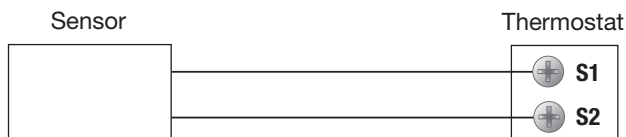

Compatible with thermostat models:
3020, 3220, 5020, 5220, 5310, 5320, 6100, 6300, 6425, 7300, 7305, 7320, 7500