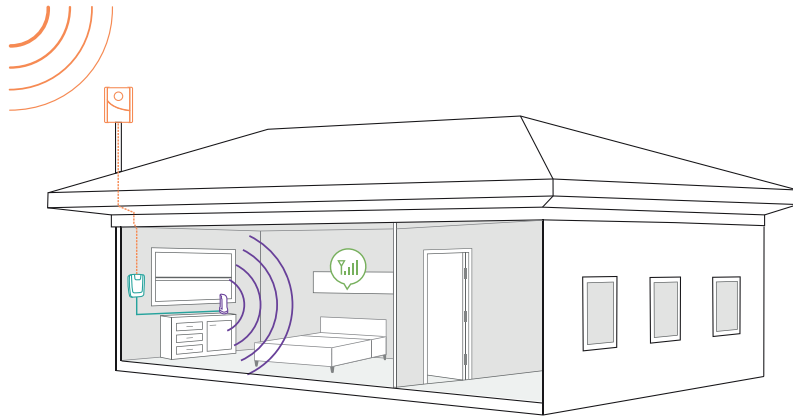

- BOOSTS SIGNAL ON ALL AVAILABLE NETWORK SPEEDS
- UP TO 1,500 sq. ft. COVERAGE
- UP TO +60 dB GAIN
- MULTI-USER WIRELESS BOOSTER

Kit Includes

Specifications

MODEL NUMBER	472120†	
FREQUENCIES	Band 12/17	700 MHz
	Band 13	700 MHz
	Band 5	850 MHz
	Band 4	1700/2100 MHz
	Band 2	1900 MHz
MAX GAIN	60 dB	
IMPEDANCE	75 Ohm	
POWER	110-240V AC, 50-60 Hz, 8 W	
CONNECTORS	SMA Female / F-Female	
BOOSTER DIMENSIONS	6.5 x 4.25 x 1.25 in.	
BOOSTER WEIGHT	0.445 lbs.	

Installation

- 1 **Receives signal:** The powerful antenna reaches out to access voice and data signals, and delivers it to the booster.
- 2 **Boost signal:** The booster receives the signal, amplifies it, and serves as a relay between your phone and the nearest cell tower.
- 3 **Broadcasts signal:** Your devices get a stronger signal, and calls and data are fed through the booster back to the network.